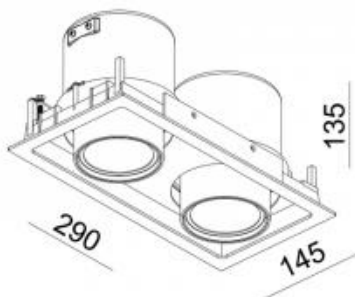

## ROLLER-2 L+

Available colors:

- 633-WW60
- 633-WB60
- 633-BB60
- 633-BG60

Beam angle:	18° 32°
LED Color:	2700K 3000K 4000K
LED power:	2x27,3W
Lamp Power:	2x30W 800mA
CRI:	80
Lamp Lumen:	2x3810lm
Location:	Interior
Fixation:	Ceiling
Installation:	Recessed
Product dimension:	290x145x135mm
Cut hole size:	272x132mm
Input:	220-240V 50\60Hz
IP:	20
Class:	I
DIM Option:	ON/OFF DALI TRIAC DTW

<https://uni-luce.com>

+39 339 505 5880

[info@uni-luce.com](mailto:info@uni-luce.com)

Via Monselice, 26, 20832 Desio

MB, Italy

The ROLLER is a lighting system, with the full flexibility of installation. A black minimalistic box could contain one or two heads. These ROLLER modules can remain encapsulated in the ceiling, or emerge in its entirety and be tilted 90° while rotate 355°, allowing focused illumination in one swift move. The black background inside the cove creates an illusion of unendingness around the light spots, enforcing the fully integrated architectural lighting concept. A range of light refining accessories are available to guarantee optimal optic performance and maximum eye comfort.