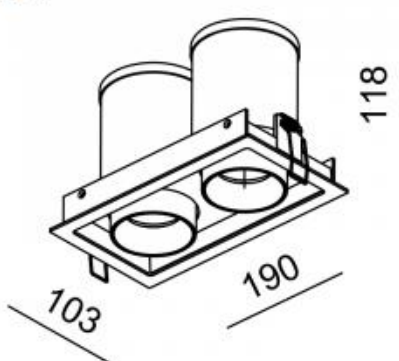

## ROLLER-2 M

Available colors:

- 373-WW18
- 373-BB18
- 373-WB18
- 373-BG18

Beam angle:	24° 34°
LED Color:	2700K 3000K 4000K
LED power:	2x7,9W
Lamp Power:	2x8,9W 500mA
CRI:	80
Lamp Lumen:	2x1135lm
Location:	Interior
Fixation:	Ceiling
Installation:	Recessed
Product dimension:	103x190x118mm
Cut hole size:	180x93mm
Input:	220-240V 50\60Hz
IP:	20
Class:	I
DIM Option:	ON/OFF DALI TRIAC DTW

<https://uni-luce.com>

+39 339 505 5880

[info@uni-luce.com](mailto:info@uni-luce.com)

Via Monselice, 26, 20832 Desio

MB, Italy

The ROLLER is a lighting system, with the full flexibility of installation. A black minimalistic box could contain one or two heads. These ROLLER modules can remain encapsulated in the ceiling, or emerge in its entirety and be tilted 90° while rotate 355°, allowing focused illumination in one swift move. The black background inside the cove creates an illusion of unendingness around the light spots, enforcing the fully integrated architectural lighting concept. A range of light refining accessories are available to guarantee optimal optic performance and maximum eye comfort.