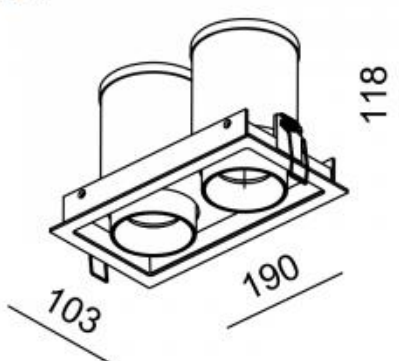

Beam angle: 25° 50°
LED Color: 2700K 3000K 4000K
LED power: 2x11,1W
Lamp Power: 2x12,2W 350mA
CRI: 80
Lamp Lumen: 2x1656lm
Location: Interior
Fixation: Ceiling
Installation: Recessed
Product dimension: 103x190x118mm
Cut hole size: 180x93mm
Input: 220-240V 50\60Hz
IP: 20
Class: I
DIM Option: ON/OFF DALI TRIAC DTW

<https://uni-luce.com>

+39 339 505 5880

info@uni-luce.com

Via Monselice, 26, 20832 Desio

MB, Italy

The ROLLER is a lighting system, with the full flexibility of installation. A black minimalistic box could contain one or two heads. These ROLLER modules can remain encapsulated in the ceiling, or emerge in its entirety and be tilted 90° while rotate 355°, allowing focused illumination in one swift move. The black background inside the cove creates an illusion of unendingness around the light spots, enforcing the fully integrated architectural lighting concept. A range of light refining accessories are available to guarantee optimal optic performance and maximum eye comfort.