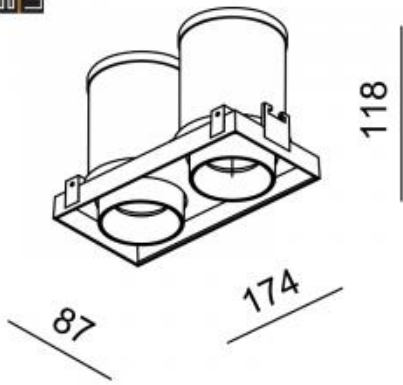

LED power: 2x11,1W

Lamp Power: 2x12,2W 350mA

CRI: 80

Lamp Lumen: 2x1656lm

Location: Interior

Fixation: Ceiling

Installation: Recessed

Product dimension: 87x174x118mm

Cut hole size: 198x112mm

Input: 220-240V 50\60Hz

IP: 20

Class: I

DIM Option: ON/OFF DALI TRIAC DTW

<https://uni-luce.com>

+39 339 505 5880

[info@uni-luce.com](mailto:info@uni-luce.com)