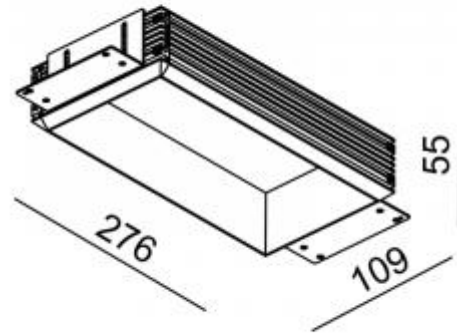

LED power: 2x11,1W

Lamp Power: 2x12,2W 350mA

CRI: 80

Lamp Lumen: 2x1656lm

Location: Interior

Fixation: Ceiling

Installation: Recessed

Product dimension: 87x174x118mm

Cut hole size: 198x112mm

Input: 220-240V 50\60Hz

IP: 20

Class: I

DIM Option: ON/OFF DALI TRIAC DTW

<https://uni-luce.com>

+39 339 505 5880

[info@uni-luce.com](mailto:info@uni-luce.com)