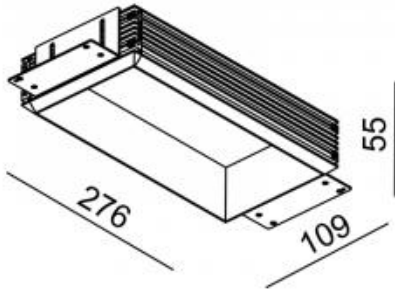

## ROLLER-2 M TRIMLESS

Available colors:

- 373-WW18TR
- 373-WB18TR
- 373-BB18TR
- 373-BG18TR

Beam angle:	24° 34°
LED Color:	2700K 3000K 4000K
LED power:	2x7,9W
Lamp Power:	2x8,9W 500mA
CRI:	80
Lamp Lumen:	2x1135lm
Location:	Interior
Fixation:	Ceiling
Installation:	Recessed
Product dimension:	87x174x118mm
Cut hole size:	198x112mm
Input:	220-240V 50\60Hz
IP:	20
Class:	I
DIM Option:	ON/OFF DALI TRIAC DTW

<https://uni-luce.com>

+39 339 505 5880

[info@uni-luce.com](mailto:info@uni-luce.com)

Via Monselice, 26, 20832 Desio

MB, Italy

The ROLLER is a lighting system, with the full flexibility of installation. A black minimalistic box could contain one or two heads. These ROLLER modules can remain encapsulated in the ceiling, or emerge in its entirety and be tilted 90° while rotate 355°, allowing focused illumination in one swift move. The black background inside the cove creates an illusion of unendingness around the light spots, enforcing the fully integrated architectural lighting concept. A range of light refining accessories are available to guarantee optimal optic performance and maximum eye comfort.