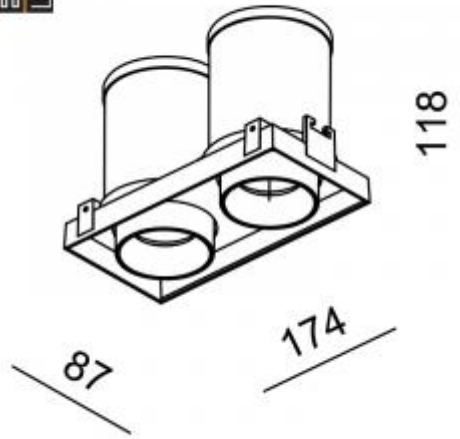

## ROLLER-2 M TRIMLESS

Available colors:

- 373-WW18TR
- 373-WB18TR
- 373-BB18TR
- 373-BG18TR

Beam angle:	24° 34°
LED Color:	2700K 3000K 4000K
LED power:	2x7,9W
Lamp Power:	2x8,9W 500mA
CRI:	80
Lamp Lumen:	2x1135lm
Location:	Interior
Fixation:	Ceiling
Installation:	Recessed
Product dimension:	87x174x118mm
Cut hole size:	198x112mm
Input:	220-240V 50\60Hz
IP:	20
Class:	I
DIM Option:	ON/OFF DALI TRIAC DTW

<https://uni-luce.com>

+39 339 505 5880

[info@uni-luce.com](mailto:info@uni-luce.com)

Via Monselice, 26, 20832 Desio

MB, Italy

The ROLLER is a lighting system, with the full flexibility of installation. A black minimalistic box could contain one or two heads. These ROLLER modules can remain encapsulated in the ceiling, or emerge in its entirety and be tilted 90° while rotate 355°, allowing focused illumination in one swift move. The black background inside the cove creates an illusion of unendingness around the light spots, enforcing the fully integrated architectural lighting concept. A range of light refining accessories are available to guarantee optimal optic performance and maximum eye comfort.