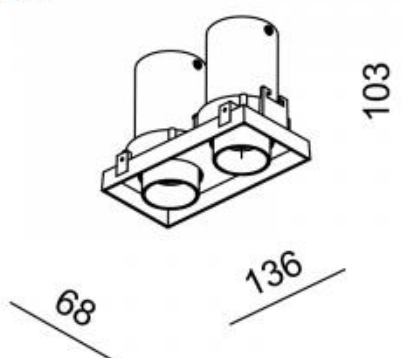

<https://uni-luce.com>
+39 339 505 5880
info@uni-luce.com

Via Monselice, 26, 20832 Desio
MB, Italy

ROLLER-2 S+

Available colors:

- 373-WW16
- 373-BB16
- 373-WB16
- 373-BG16

Beam angle:	24° 48°
LED Color:	2700K 3000K 4000K
LED power:	2x6,9W
Lamp Power:	2x7,9W 450mA
CRI:	80
Lamp Lumen:	2x1037lm
Location:	Interior
Fixation:	Ceiling
Installation:	Recessed
Product dimension:	83x151x103mm
Cut hole size:	128x68mm
Input:	220-240V 50\60Hz
IP:	20
Class:	I
DIM Option:	ON/OFF DALI TRIAC DTW

<https://uni-luce.com>

+39 339 505 5880

info@uni-luce.com

Via Monselice, 26, 20832 Desio

MB, Italy

The ROLLER is a lighting system, with the full flexibility of installation. A black minimalistic box could contain one or two heads. These ROLLER modules can remain encapsulated in the ceiling, or emerge in its entirety and be tilted 90° while rotate 355°, allowing focused illumination in one swift move. The black background inside the cove creates an illusion of unendingness around the light spots, enforcing the fully integrated architectural lighting concept. A range of light refining accessories are available to guarantee optimal optic performance and maximum eye comfort.