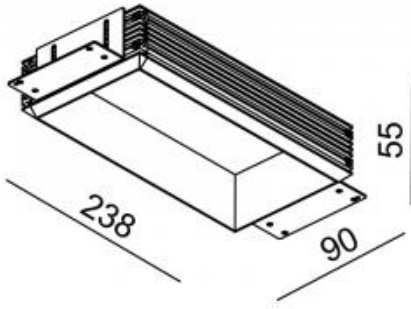

<https://uni-luce.com>
+39 339 505 5880
info@uni-luce.com

Via Monselice, 26, 20832 Desio
MB, Italy

ROLLER-2 S+ TRIMLESS

Available colors:

- 373-WW16TR
- 373-WB16TR
- 373-BB16TR
- 373-BG16TR

Beam angle:	24° 48°
LED Color:	2700K 3000K 4000K
LED power:	2x3,7W
Lamp Power:	2x4,6W 800mA
CRI:	80
Lamp Lumen:	2x471lm
Location:	Interior
Fixation:	Ceiling
Installation:	Recessed
Product dimension:	68x136x103mm
Cut hole size:	152x92mm
Input:	220-240V 50\60Hz
IP:	20
Class:	I
DIM Option:	ON/OFF DALI TRIAC DTW

<https://uni-luce.com>

+39 339 505 5880

info@uni-luce.com

Via Monselice, 26, 20832 Desio

MB, Italy

The ROLLER is a lighting system, with the full flexibility of installation. A black minimalistic box could contain one or two heads. These ROLLER modules can remain encapsulated in the ceiling, or emerge in its entirety and be tilted 90° while rotate 355°, allowing focused illumination in one swift move. The black background inside the cove creates an illusion of unendingness around the light spots, enforcing the fully integrated architectural lighting concept. A range of light refining accessories are available to guarantee optimal optic performance and maximum eye comfort.