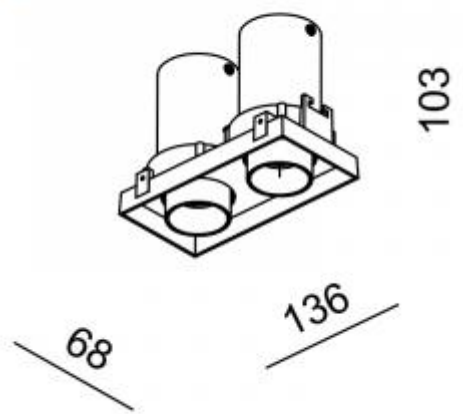

<https://uni-luce.com>
+39 339 505 5880
info@uni-luce.com

Via Monselice, 26, 20832 Desio
MB, Italy

ROLLER-2 S+ TRIMLESS

Available colors:

- 373-WW16TR
- 373-WB16TR
- 373-BB16TR
- 373-BG16TR

Beam angle:	24° 48°
LED Color:	2700K 3000K 4000K
LED power:	2x3,7W
Lamp Power:	2x4,6W 800mA
CRI:	80
Lamp Lumen:	2x471lm
Location:	Interior
Fixation:	Ceiling
Installation:	Recessed
Product dimension:	68x136x103mm
Cut hole size:	152x92mm
Input:	220-240V 50\60Hz
IP:	20
Class:	I
DIM Option:	ON/OFF DALI TRIAC DTW

<https://uni-luce.com>

+39 339 505 5880

info@uni-luce.com

Via Monselice, 26, 20832 Desio

MB, Italy

The ROLLER is a lighting system, with the full flexibility of installation. A black minimalistic box could contain one or two heads. These ROLLER modules can remain encapsulated in the ceiling, or emerge in its entirety and be tilted 90° while rotate 355°, allowing focused illumination in one swift move. The black background inside the cove creates an illusion of unendingness around the light spots, enforcing the fully integrated architectural lighting concept. A range of light refining accessories are available to guarantee optimal optic performance and maximum eye comfort.