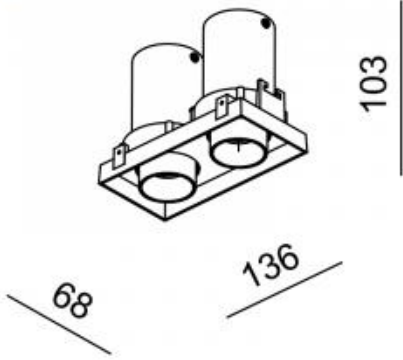

<https://uni-luce.com>
+39 339 505 5880
info@uni-luce.com

Via Monselice, 26, 20832 Desio
MB, Italy

ROLLER-2 S TRIMLESS

Available colors:

- 373-WW10TR
- 373-BB10TR
- 373-WB10TR
- 373-BG10TR

Beam angle: 18° 48°
LED Color: 2700K 3000K 4000K
LED power: 2x3,7W
Lamp Power: 2x4,6W 800mA
CRI: 80
Lamp Lumen: 2x471lm
Location: Interior
Fixation: Ceiling
Installation: Recessed
Product dimension: 68x136x103mm
Cut hole size: 152x92mm
Input: 220-240V 50\60Hz
IP: 20
Class: I
DIM Option: ON/OFF DALI TRIAC DTW

<https://uni-luce.com>

+39 339 505 5880

info@uni-luce.com

Via Monselice, 26, 20832 Desio

MB, Italy

The ROLLER is a lighting system, with the full flexibility of installation. A black minimalistic box could contain one or two heads. These ROLLER modules can remain encapsulated in the ceiling, or emerge in its entirety and be tilted 90° while rotate 355°, allowing focused illumination in one swift move. The black background inside the cove creates an illusion of unendingness around the light spots, enforcing the fully integrated architectural lighting concept. A range of light refining accessories are available to guarantee optimal optic performance and maximum eye comfort.