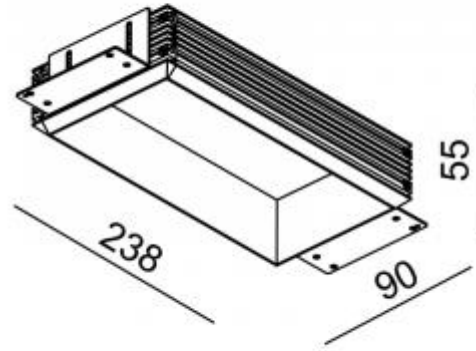

<https://uni-luce.com>
+39 339 505 5880
info@uni-luce.com

Via Monselice, 26, 20832 Desio
MB, Italy

ROLLER-2 S TRIMLESS

Available colors:

- 373-WW10TR
- 373-BB10TR
- 373-WB10TR
- 373-BG10TR

Beam angle: 18° 48°
LED Color: 2700K 3000K 4000K
LED power: 2x3,7W
Lamp Power: 2x4,6W 800mA
CRI: 80
Lamp Lumen: 2x471lm
Location: Interior
Fixation: Ceiling
Installation: Recessed
Product dimension: 68x136x103mm
Cut hole size: 152x92mm
Input: 220-240V 50\60Hz
IP: 20
Class: I
DIM Option: ON/OFF DALI TRIAC DTW

<https://uni-luce.com>

+39 339 505 5880

info@uni-luce.com

Via Monselice, 26, 20832 Desio

MB, Italy

The ROLLER is a lighting system, with the full flexibility of installation. A black minimalistic box could contain one or two heads. These ROLLER modules can remain encapsulated in the ceiling, or emerge in its entirety and be tilted 90° while rotate 355°, allowing focused illumination in one swift move. The black background inside the cove creates an illusion of unendingness around the light spots, enforcing the fully integrated architectural lighting concept. A range of light refining accessories are available to guarantee optimal optic performance and maximum eye comfort.