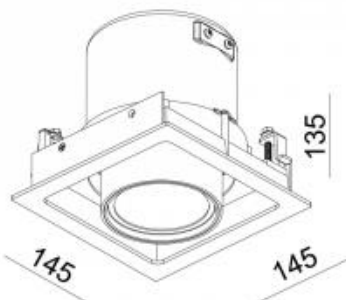

● 633-BB36

○ 633-WB36

◐ 633-BG36

Beam angle: 18° 32°

LED Color: 2700K 3000K 4000K

LED power: 27,3W

Lamp Power: 30W 800mA

CRI: 80

Lamp Lumen: 3810lm

Location: Interior

Fixation: Ceiling

Installation: Recessed

Product dimension: 145x145x135mm

Cut hole size: 132x132mm

Input: 220-240V 50\60Hz

IP: 20

Class: I

DIM Option: ON/OFF DALI TRIAC DTW

<https://uni-luce.com>

+39 339 505 5880

info@uni-luce.com

Via Monselice, 26, 20832 Desio

MB, Italy

The ROLLER is a lighting system, with the full flexibility of installation. A black minimalistic box could contain one or two heads. These ROLLER modules can remain encapsulated in the ceiling, or emerge in its entirety and be tilted 90° while rotate 355°, allowing focused illumination in one swift move. The black background inside the cove creates an illusion of unendingness around the light spots, enforcing the fully integrated architectural lighting concept. A range of light refining accessories are available to guarantee optimal optic performance and maximum eye comfort.