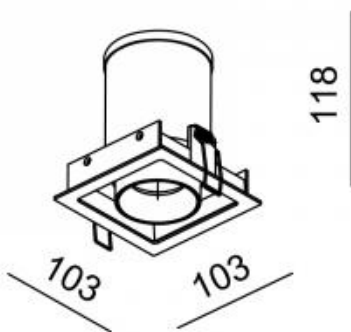

## ROLLER M

Available colors:

○ 373-WW9

● 373-BB9

○ 373-WB9

◐ 373-BG9

Beam angle: 24° 34°  
LED Color: 2700K 3000K 4000K  
LED power: 7,9W  
Lamp Power: 8,9W 500mA  
CRI: 80  
Lamp Lumen: 1135lm  
Location: Interior  
Fixation: Ceiling  
Installation: Recessed  
Product dimension: 103x103x118mm  
Cut hole size: 93x93mm  
Input: 220-240V 50\60Hz  
IP: 20  
Class: I  
DIM Option: ON/OFF DALI TRIAC DTW