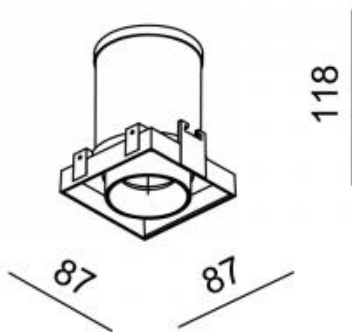

<https://uni-luce.com>
+39 339 505 5880
info@uni-luce.com

Via Monselice, 26, 20832 Desio
MB, Italy

ROLLER M+

Available colors:

- 373-WW12
- 373-BB12
- 373-WB12
- 373-BG12

Beam angle:	25° 50°
LED Color:	2700K 3000K 4000K
LED power:	11,1W
Lamp Power:	1x12,2W 350mA
CRI:	80
Lamp Lumen:	1656lm
Location:	Interior
Fixation:	Ceiling
Installation:	Recessed
Product dimension:	103x103x118mm
Cut hole size:	93x93mm
Input:	220-240V 50\60Hz
IP:	20
Class:	I
DIM Option:	ON/OFF DALI TRIAC DTW

<https://uni-luce.com>

+39 339 505 5880

info@uni-luce.com

Via Monselice, 26, 20832 Desio

MB, Italy

The ROLLER is a lighting system, with the full flexibility of installation. A black minimalistic box could contain one or two heads. These ROLLER modules can remain encapsulated in the ceiling, or emerge in its entirety and be tilted 90° while rotate 355°, allowing focused illumination in one swift move. The black background inside the cove creates an illusion of unendingness around the light spots, enforcing the fully integrated architectural lighting concept. A range of light refining accessories are available to guarantee optimal optic performance and maximum eye comfort.