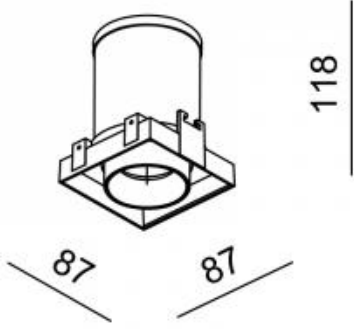

<https://uni-luce.com>
+39 339 505 5880
info@uni-luce.com

Via Monselice, 26, 20832 Desio
MB, Italy

ROLLER M+ TRIMLESS

Available colors:

- 373-WW12TR
- 373-BB12TR
- 373-WB12TR
- 373-BG12TR

Beam angle:	25° 50°
LED Color:	2700K 3000K 4000K
LED power:	11,1W
Lamp Power:	12,2W 350mA
CRI:	80
Lamp Lumen:	1656lm
Location:	Interior
Fixation:	Ceiling
Installation:	Recessed
Product dimension:	87x87x118mm
Cut hole size:	112x112mm
Input:	220-240V 50\60Hz
IP:	20
Class:	I
DIM Option:	ON/OFF DALI TRIAC DTW

<https://uni-luce.com>

+39 339 505 5880

info@uni-luce.com

Via Monselice, 26, 20832 Desio

MB, Italy

The ROLLER is a lighting system, with the full flexibility of installation. A black minimalistic box could contain one or two heads. These ROLLER modules can remain encapsulated in the ceiling, or emerge in its entirety and be tilted 90° while rotate 355°, allowing focused illumination in one swift move. The black background inside the cove creates an illusion of unendingness around the light spots, enforcing the fully integrated architectural lighting concept. A range of light refining accessories are available to guarantee optimal optic performance and maximum eye comfort.