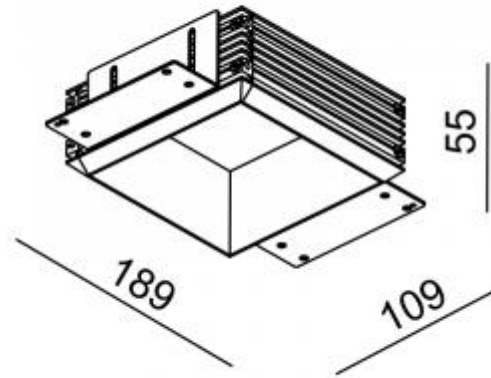

<https://uni-luce.com>
+39 339 505 5880
info@uni-luce.com

Via Monselice, 26, 20832 Desio
MB, Italy

ROLLER M+ TRIMLESS

Available colors:

- 373-WW12TR
- 373-BB12TR
- 373-WB12TR
- 373-BG12TR

Beam angle:	25° 50°
LED Color:	2700K 3000K 4000K
LED power:	11,1W
Lamp Power:	12,2W 350mA
CRI:	80
Lamp Lumen:	1656lm
Location:	Interior
Fixation:	Ceiling
Installation:	Recessed
Product dimension:	87x87x118mm
Cut hole size:	112x112mm
Input:	220-240V 50\60Hz
IP:	20
Class:	I
DIM Option:	ON/OFF DALI TRIAC DTW

<https://uni-luce.com>

+39 339 505 5880

info@uni-luce.com

Via Monselice, 26, 20832 Desio

MB, Italy

The ROLLER is a lighting system, with the full flexibility of installation. A black minimalistic box could contain one or two heads. These ROLLER modules can remain encapsulated in the ceiling, or emerge in its entirety and be tilted 90° while rotate 355°, allowing focused illumination in one swift move. The black background inside the cove creates an illusion of unendingness around the light spots, enforcing the fully integrated architectural lighting concept. A range of light refining accessories are available to guarantee optimal optic performance and maximum eye comfort.