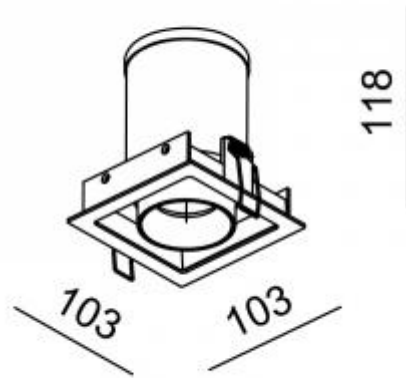

<https://uni-luce.com>
+39 339 505 5880
info@uni-luce.com

Via Monselice, 26, 20832 Desio
MB, Italy

ROLLER M TRIMLESS

Available colors:

373-WW9TR

373-BB9TR

373-WB9TR

373-BG9TR

Beam angle:	24° 34°
LED Color:	2700K 3000K 4000K
LED power:	7,9W
Lamp Power:	8,9W 500mA
CRI:	80
Lamp Lumen:	1135lm
Location:	Interior
Fixation:	Ceiling
Installation:	Recessed
Product dimension:	87x87x118mm
Cut hole size:	112x112mm
Input:	220-240V 50\60Hz
IP:	20
Class:	I
DIM Option:	ON/OFF DALI TRIAC DTW