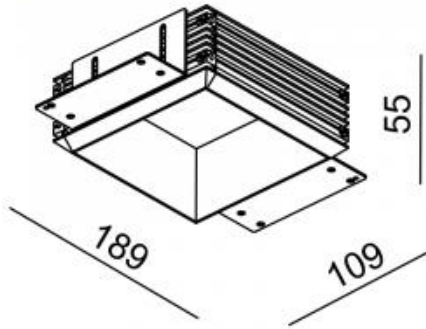

<https://uni-luce.com>
+39 339 505 5880
info@uni-luce.com

Via Monselice, 26, 20832 Desio
MB, Italy

ROLLER M TRIMLESS

Available colors:

373-WW9TR

373-BB9TR

373-WB9TR

373-BG9TR

Beam angle:	24° 34°
LED Color:	2700K 3000K 4000K
LED power:	7,9W
Lamp Power:	8,9W 500mA
CRI:	80
Lamp Lumen:	1135lm
Location:	Interior
Fixation:	Ceiling
Installation:	Recessed
Product dimension:	87x87x118mm
Cut hole size:	112x112mm
Input:	220-240V 50\60Hz
IP:	20
Class:	I
DIM Option:	ON/OFF DALI TRIAC DTW

<https://uni-luce.com>

+39 339 505 5880

info@uni-luce.com

Via Monselice, 26, 20832 Desio

MB, Italy

The ROLLER is a lighting system, with the full flexibility of installation. A black minimalistic box could contain one or two heads. These ROLLER modules can remain encapsulated in the ceiling, or emerge in its entirety and be tilted 90° while rotate 355°, allowing focused illumination in one swift move. The black background inside the cove creates an illusion of unendingness around the light spots, enforcing the fully integrated architectural lighting concept. A range of light refining accessories are available to guarantee optimal optic performance and maximum eye comfort.