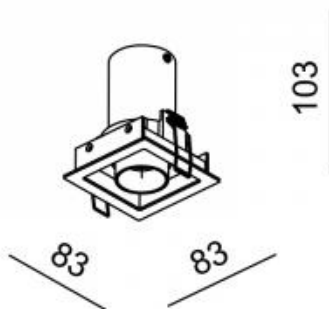

<https://uni-luce.com>
+39 339 505 5880
info@uni-luce.com

Via Monselice, 26, 20832 Desio
MB, Italy

ROLLER S

Available colors:

○ 373-WW5

● 373-BB5

○ 373-WB5

◐ 373-BG5

Beam angle:

18° 48°

LED Color:

2700K 3000K 4000K

LED power:

3,7W

Lamp Power:

1x4,6W 500mA

CRI:

80

Lamp Lumen:

471lm

Location:

Interior

Fixation:

Ceiling

Installation:

Recessed

Product dimension:

83x74x103mm

Cut hole size:

68x68mm

Input:

220-240V 50\60Hz

IP:

20

Class:

I

DIM Option:

ON/OFF DALI TRIAC DTW