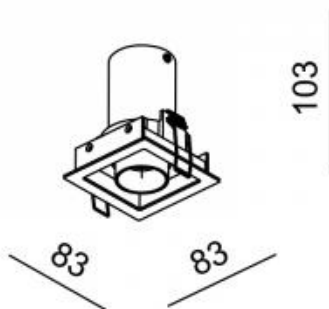

## ROLLER S+

Available colors:

- 373-WW8
- 373-BB8
- 373-WB8
- 373-BG8

Beam angle:	24° 48°
LED Color:	2700K 3000K 4000K
LED power:	6,9W
Lamp Power:	1x7,9W 450mA
CRI:	80
Lamp Lumen:	1037lm
Location:	Interior
Fixation:	Ceiling
Installation:	Recessed
Product dimension:	83x83x103mm
Cut hole size:	68x68mm
Input:	220-240V 50\60Hz
IP:	20
Class:	I
DIM Option:	ON/OFF DALI TRIAC DTW