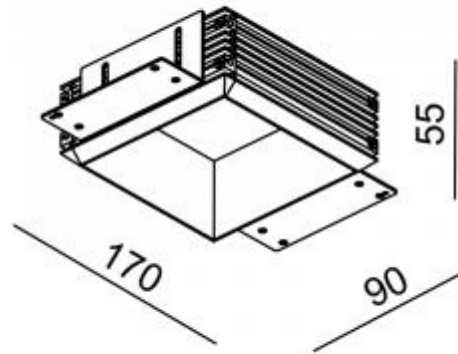

373-BB8TR

373-WB8TR

373-BG8TR

Beam angle: 24° 48°

LED Color: 2700K 3000K 4000K

LED power: 6,9W

Lamp Power: 1x7,9W 450mA

CRI: 80

Lamp Lumen: 1037lm

Location: Interior

Fixation: Ceiling

Installation: Recessed

Product dimension: 68x68x103mm

Cut hole size: 92x92mm

Input: 220-240V 50\60Hz

IP: 20

Class: I

DIM Option: ON/OFF DALI TRIAC DTW

<https://uni-luce.com>

+39 339 505 5880

info@uni-luce.com

Via Monselice, 26, 20832 Desio

MB, Italy

The ROLLER is a lighting system, with the full flexibility of installation. A black minimalistic box could contain one or two heads. These ROLLER modules can remain encapsulated in the ceiling, or emerge in its entirety and be tilted 90° while rotate 355°, allowing focused illumination in one swift move. The black background inside the cove creates an illusion of unendingness around the light spots, enforcing the fully integrated architectural lighting concept. A range of light refining accessories are available to guarantee optimal optic performance and maximum eye comfort.