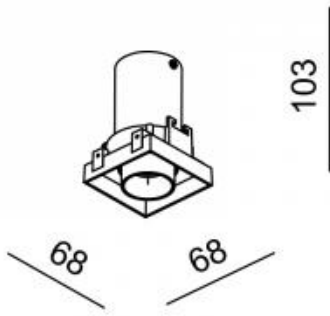

373-BB8TR

373-WB8TR

373-BG8TR

Beam angle: 24° 48°

LED Color: 2700K 3000K 4000K

LED power: 6,9W

Lamp Power: 1x7,9W 450mA

CRI: 80

Lamp Lumen: 1037lm

Location: Interior

Fixation: Ceiling

Installation: Recessed

Product dimension: 68x68x103mm

Cut hole size: 92x92mm

Input: 220-240V 50\60Hz

IP: 20

Class: I

DIM Option: ON/OFF DALI TRIAC DTW

<https://uni-luce.com>

+39 339 505 5880

info@uni-luce.com

Via Monselice, 26, 20832 Desio

MB, Italy

The ROLLER is a lighting system, with the full flexibility of installation. A black minimalistic box could contain one or two heads. These ROLLER modules can remain encapsulated in the ceiling, or emerge in its entirety and be tilted 90° while rotate 355°, allowing focused illumination in one swift move. The black background inside the cove creates an illusion of unendingness around the light spots, enforcing the fully integrated architectural lighting concept. A range of light refining accessories are available to guarantee optimal optic performance and maximum eye comfort.