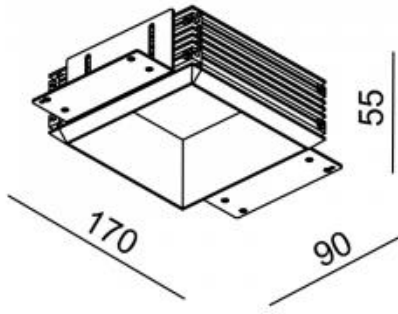

## ROLLER S TRIMLESS

Available colors:

373-WW5TR

373-BB5TR

373-WB5TR

373-BG5TR

Beam angle:	18° 48°
LED Color:	2700K 3000K 4000K
LED power:	3,7W
Lamp Power:	1x4,6W 500mA
CRI:	80
Lamp Lumen:	471lm
Location:	Interior
Fixation:	Ceiling
Installation:	Recessed
Product dimension:	68x68x103mm
Cut hole size:	92x92mm
Input:	220-240V 50\60Hz
IP:	20
Class:	I
DIM Option:	ON/OFF DALI TRIAC DTW

<https://uni-luce.com>

+39 339 505 5880

[info@uni-luce.com](mailto:info@uni-luce.com)

Via Monselice, 26, 20832 Desio

MB, Italy

The ROLLER is a lighting system, with the full flexibility of installation. A black minimalistic box could contain one or two heads. These ROLLER modules can remain encapsulated in the ceiling, or emerge in its entirety and be tilted 90° while rotate 355°, allowing focused illumination in one swift move. The black background inside the cove creates an illusion of unendingness around the light spots, enforcing the fully integrated architectural lighting concept. A range of light refining accessories are available to guarantee optimal optic performance and maximum eye comfort.