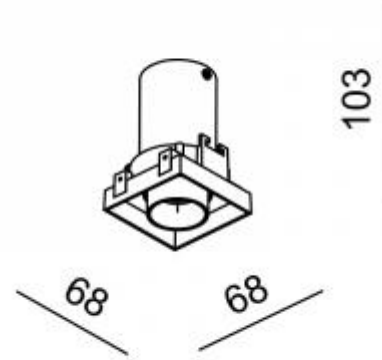

## ROLLER S TRIMLESS

Available colors:

373-WW5TR

373-BB5TR

373-WB5TR

373-BG5TR

Beam angle:	18° 48°
LED Color:	2700K 3000K 4000K
LED power:	3,7W
Lamp Power:	1x4,6W 500mA
CRI:	80
Lamp Lumen:	471lm
Location:	Interior
Fixation:	Ceiling
Installation:	Recessed
Product dimension:	68x68x103mm
Cut hole size:	92x92mm
Input:	220-240V 50\60Hz
IP:	20
Class:	I
DIM Option:	ON/OFF DALI TRIAC DTW

<https://uni-luce.com>

+39 339 505 5880

[info@uni-luce.com](mailto:info@uni-luce.com)

Via Monselice, 26, 20832 Desio

MB, Italy

The ROLLER is a lighting system, with the full flexibility of installation. A black minimalistic box could contain one or two heads. These ROLLER modules can remain encapsulated in the ceiling, or emerge in its entirety and be tilted 90° while rotate 355°, allowing focused illumination in one swift move. The black background inside the cove creates an illusion of unendingness around the light spots, enforcing the fully integrated architectural lighting concept. A range of light refining accessories are available to guarantee optimal optic performance and maximum eye comfort.