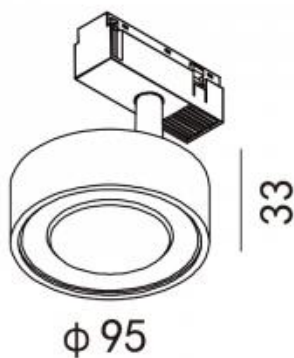

## RONDO 13

Available colors:

- 524-W13-VD
- 524-B13-VD
- 524-G13-VD
- 524-CR13-VD
- 524-BZ13-VD
- 524-CD13-VD

Beam angle:	13° 42° 24°
LED Color:	3000K
Lamp Power:	13W
Lamp Lumen:	1446lm
Location:	Interior
Product dimension:	95x33mm
IP:	20
Class:	III
Voltage:	48V

<https://uni-luce.com>

+39 339 505 5880

[info@uni-luce.com](mailto:info@uni-luce.com)

Via Monselice, 26, 20832 Desio

MB, Italy

The NIX system is a compact low voltage (48V) track system in which LED lighting fixtures are mounted by click mechanism. It has no limitations in terms of length and allows create configurations from the ceiling to the walls. Tracks can be built-in, laid-on, or suspended. Thanks to special installation brackets NIX built-in track can be installed after all necessary maintenance. NIX ON Track have different installation methods including recessed, surface mounting and suspending. In the NIX lighting system, you can easily change the number of lighting fixtures and their arrangements, creating new lighting patterns in the room. Thanks to great variety of lamps, NIX system can match any interior style. A special click mechanism ensures reliable fixation of the lighting fixtures in the track. Brightness adjustment, management via the DALI protocol, or 1-10V.