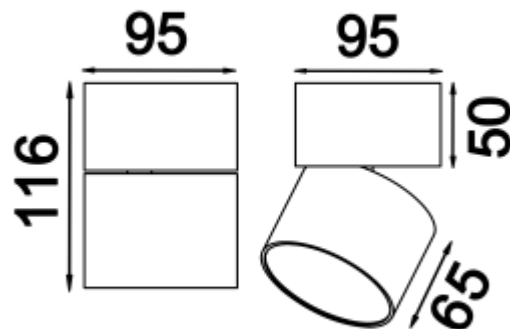

● 20127-BB15-116

◐ 20127-BG15-116

Beam angle: 110°

LED Color: 3000K

Lamp Power: 15W

CRI: 90

Lamp Lumen: 1038lm

Location: Interior

Fixation: Ceiling

Installation: Surface

Product dimension: 116x95mm

Input: 220-240V 50/60HZ

IP: 20

Class: II

DIM Option: TRIAC DTW

<https://uni-luce.com>