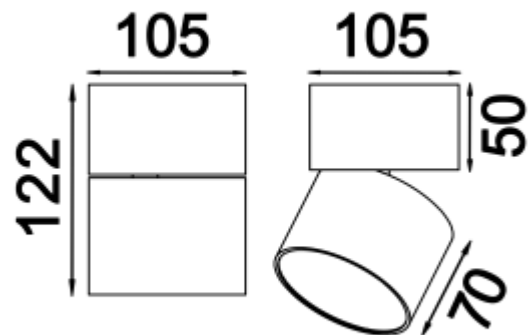

CRI: 90

Lamp Lumen: 2003lm

Location: Interior

Fixation: Ceiling

Installation: Surface

Product dimension: 122x105mm

Input: 220-240V 50/60HZ

IP: 20

Class: II

DIM Option: TRIAC DTW

<https://uni-luce.com>

+39 339 505 5880

[info@uni-luce.com](mailto:info@uni-luce.com)

Via Monselice, 26, 20832 Desio

MB, Italy

In addition to RONO collection, the family is enriched by RONO FL SMD version. As from now, any additional look on it makes you appreciate RONO FL more and more: its possibility to serve both as a straightforward downlight or as an omnidirectional spotlight. The collection is coming in 3 sizes: S, M, L. RONO FL is a great choice for residential projects and shopping boutiques.