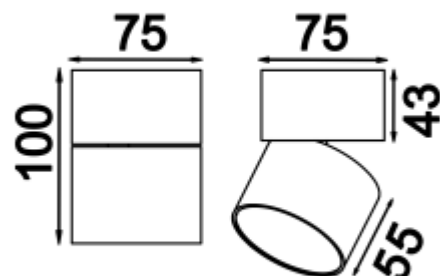

<https://uni-luce.com>
+39 339 505 5880
info@uni-luce.com

Via Monselice, 26, 20832 Desio
MB, Italy

RONO FL 9 ADJUSTABLE

Available colors:

- 20126-WW9-100
- 20126-BB9-100
- ◐ 20126-BG9-100

Beam angle:	110°
LED Color:	3000K
Lamp Power:	9W
CRI:	90
Lamp Lumen:	621lm
Location:	Interior
Fixation:	Celling
Installation:	Surface
Product dimension:	100x75mm
Input:	220-240V 50/60HZ
IP:	20
Class:	II
DIM Option:	TRIAC DTW

<https://uni-luce.com>

+39 339 505 5880

info@uni-luce.com

Via Monselice, 26, 20832 Desio

MB, Italy

In addition to RONO collection, the family is enriched by RONO FL SMD version. As from now, any additional look on it makes you appreciate RONO FL more and more: its possibility to serve both as a straightforward downlight or as an omnidirectional spotlight. The collection is coming in 3 sizes: S, M, L. RONO FL is a great choice for residential projects and shopping boutiques.