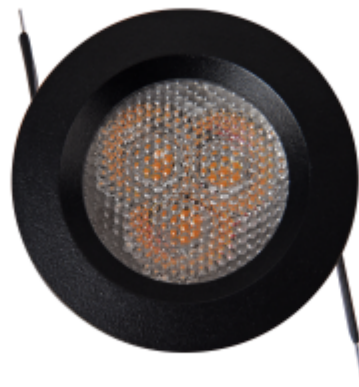

Available colors:

○ 7325-W3

● 7325-B3

Beam angle: 8° 15° 24° 36° 60°

LED Color: 2700K 3000K 4000K

Lamp Power: 3W

CRI: 90

Lamp Lumen: 300lm

Material: aluminium

Location: Exterior

Installation: Ceiling recessed

Product dimension: diam50xH26mm

Cut hole size: diam44mm

Input: 220-240V 50/60HZ

IP: 44

Class: III

DIM Option: DALI 1-10V DTW