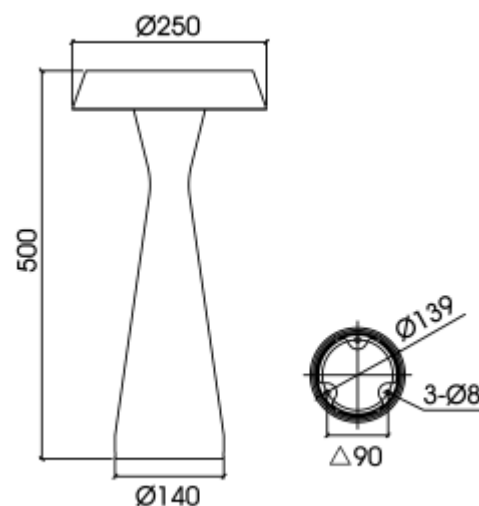

## SCOTT 8 500

Available colors:

- 20142-B8-500
- 20142-BN8-500
- 20142-DGR8-500
- 20142-GR8-500

Beam angle: /°  
LED Color: 2700K 3000K 4000K 6000K  
Lamp Power: 8W  
CRI: 90  
Lamp Lumen: 520lm  
Material: aluminium  
Location: Exterior  
Fixation: Bollards  
Product dimension: Ø250xH500mm  
Input: 220-240V 50/60HZ  
IP: 65  
Class: I  
DIM Option: DALI TRIAC 1-10V  
IK: 08