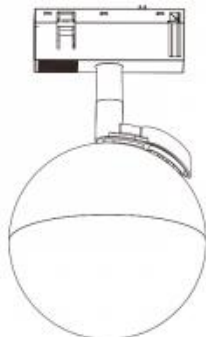

● 520-BFG14-VD

Beam angle:

0°

LED Color:

3000K

Lamp Power:

14W

Location:

Interior

Product dimension:

100mm

IP:

20

Class:

III

Voltage:

48V

φ 100

<https://uni-luce.com>

+39 339 505 5880

info@uni-luce.com

Via Monselice, 26, 20832 Desio

MB, Italy

The NIX system is a compact low voltage (48V) track system in which LED lighting fixtures are mounted by click mechanism. It has no limitations in terms of length and allows create configurations from the ceiling to the walls. Tracks can be built-in, laid-on, or suspended. Thanks to special installation brackets NIX built-in track can be installed after all necessary maintenance. NIX ON Track have different installation methods including recessed, surface mounting and suspending. In the NIX lighting system, you can easily change the number of lighting fixtures and their arrangements, creating new lighting patterns in the room. Thanks to great variety of lamps, NIX system can match any interior style. A special click mechanism ensures reliable fixation of the lighting fixtures in the track. Brightness adjustment, management via the DALI protocol, or 1-10V.