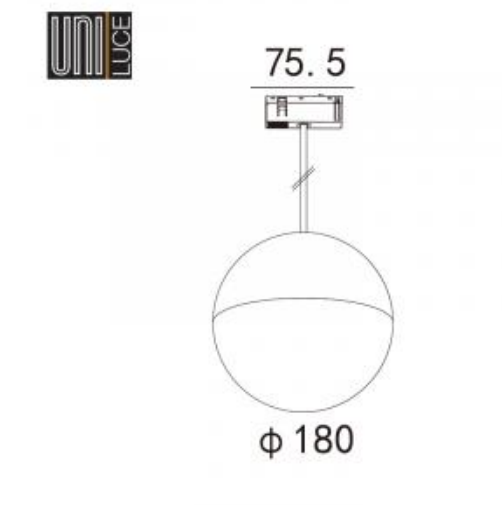

<https://uni-luce.com>
+39 339 505 5880
info@uni-luce.com

Via Monselice, 26, 20832 Desio
MB, Italy

SHAR P 28

Available colors:

○ 520-WFG28P-VD

● 520-BFG28P-VD

Beam angle:

0°

LED Color:

3000K

Lamp Power:

28W

Location:

Interior

Product dimension:

180mm

IP:

20

Class:

III

Voltage:

48V