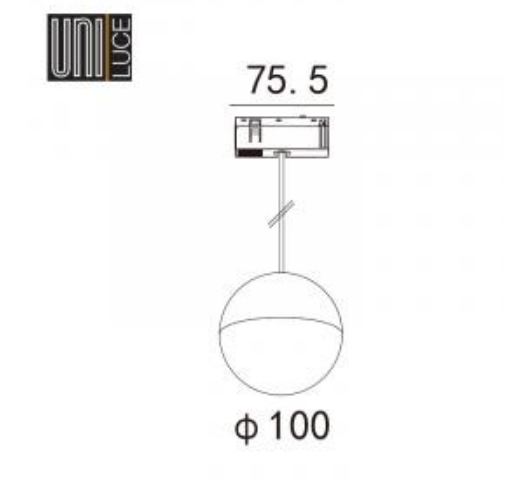

<https://uni-luce.com>
+39 339 505 5880
info@uni-luce.com

Via Monselice, 26, 20832 Desio
MB, Italy

SHAR P 7

Available colors:

○ 520-WFG7P-VD

● 520-BFG7P-VD

Beam angle:

0°

LED Color:

3000K

Lamp Power:

7W

Location:

Interior

Product dimension:

100mm

IP:

20

Class:

III

Voltage:

48V