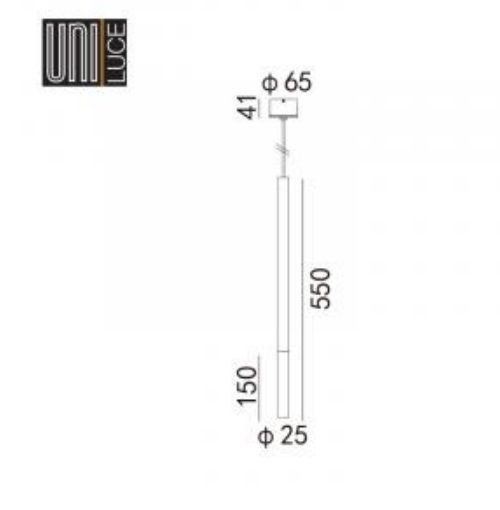

<https://uni-luce.com>
+39 339 505 5880
info@uni-luce.com

Via Monselice, 26, 20832 Desio
MB, Italy

SHERA-550

Available colors:	 472-G9
Beam angle:	0°
LED Color:	2700K 3000K 4000K
LED power:	7W
Lamp Power:	8,5W
CRI:	90
Lamp Lumen:	671lm
Location:	Interior
Fixation:	Ceiling
Installation:	Suspended
Product dimension:	25x150x550mm
Input:	220-240V 50\60Hz
IP:	20
Class:	I
DIM Option:	ON/OFF TRIAC

<https://uni-luce.com>

+39 339 505 5880

info@uni-luce.com

Via Monselice, 26, 20832 Desio

MB, Italy

SHERA is pure eye-candy in UNI LUCE product collection. A family of suspensions that play on the visual contrast between the gold, and frosted glass. Single or grouped multiple compositions both look stunning. SHERA is a family that appeals for spreading a calm, intimate atmosphere for any room.