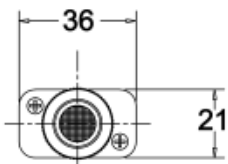

Wall Ceiling

Installation:

Track

Product dimension:

Ø22x46mm

Input:

48V DC

IP:

20

<https://uni-luce.com>

+39 339 505 5880

info@uni-luce.com

Via Monselice, 26, 20832 Desio

MB, Italy

The SIGMA system is a compact low voltage (48V) track system in which LED lighting fixtures are mounted. It has no limitations in terms of length and allows create configurations from the ceiling to the walls making unexpected shapes and configuration from straight to curcles and semi-curcles. SIGMA track has different installation methods including recessed, surface mounting and suspending. Recessed track has 2 installation possibilities: before and after ceiling mount. In the SIGMA lighting system, you can easily change the number of lighting fixtures and their arrangements, creating new lighting patterns in the room. Thanks to great verietiy of lamps, SIGMA system can match any interior style. A special click mechanism ensures reliable fixation of the lighting fixtures in the track. Brightness adjustment, management via the DALI protocol, or 1-10V. Turnable white function is available for choice as well.