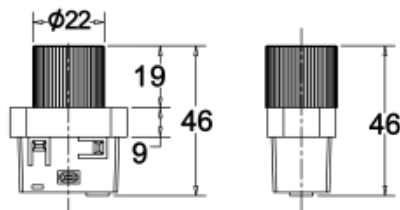

Wall Ceiling

Installation:

Track

Product dimension:

Ø22x46mm

Input:

48V DC

IP:

20

<https://uni-luce.com>

+39 339 505 5880

info@uni-luce.com

Via Monselice, 26, 20832 Desio

MB, Italy

The SIGMA system is a compact low voltage (48V) track system in which LED lighting fixtures are mounted. It has no limitations in terms of length and allows create configurations from the ceiling to the walls making unexpected shapes and configuration from straight to curcles and semi-curcles. SIGMA track has different installation methods including recessed, surface mounting and suspending. Recessed track has 2 installation possibilities: before and after ceiling mount. In the SIGMA lighting system, you can easily change the number of lighting fixtures and their arrangements, creating new lighting patterns in the room. Thanks to great verietiy of lamps, SIGMA system can match any interior style. A special click mechanism ensures reliable fixation of the lighting fixtures in the track. Brightness adjustment, management via the DALI protocol, or 1-10V. Turnable white function is available for choice as well.