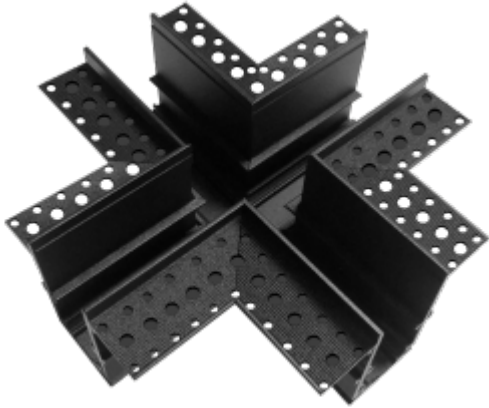

<https://uni-luce.com>

+39 339 505 5880

info@uni-luce.com

Via Monselice, 26, 20832 Desio

MB, Italy

SIGMA A TRACK X CON INN

Available colors:

● 20982-B

○ 20982-W

Beam angle:

/°

Material:

aluminium

Location:

Interior

Fixation:

Wall Ceiling

Installation:

Recessed

Product dimension:

125x95x47.5mm