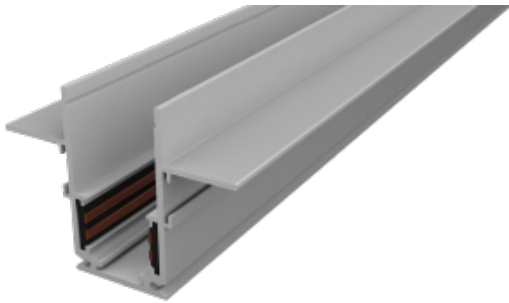

○ 20961-W1000

Beam angle:

/°

Material:

aluminium

Location:

Interior

Fixation:

Wall Ceiling

Installation:

Recessed

Product dimension:

65.3x48.4x1000mm

<https://uni-luce.com>

+39 339 505 5880

info@uni-luce.com

Via Monselice, 26, 20832 Desio

MB, Italy

The SIGMA system is a compact low voltage (48V) track system in which LED lighting fixtures are mounted. It has no limitations in terms of length and allows create configurations from the ceiling to the walls making unexpected shapes and configuration from straight to curcles and semi-curcles. SIGMA track has different installation methods including recessed, surface mounting and suspending. Recessed track has 2 installation possibilities: before and after ceiling mount. In the SIGMA lighting system, you can easily change the number of lighting fixtures and their arrangements, creating new lighting patterns in the room. Thanks to great veriety of lamps, SIGMA system can match any interior style. A special click mechanism ensures reliable fixation of the lighting fixtures in the track. Brightness adjustment, management via the DALI protocol, or 1-10V. Turnable white function is available for choice as well.