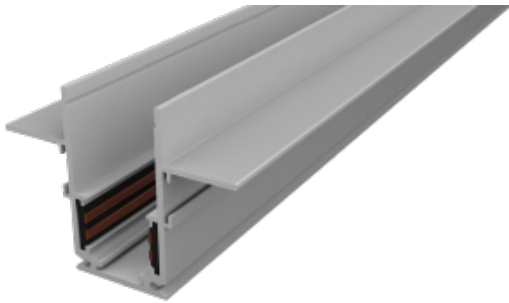

○ 20961-W2000

Beam angle:

/°

Material:

aluminium

Location:

Interior

Fixation:

Wall Ceiling

Installation:

Recessed

Product dimension:

65.3x48.4x2000mm

<https://uni-luce.com>

+39 339 505 5880

info@uni-luce.com

Via Monselice, 26, 20832 Desio

MB, Italy

The SIGMA system is a compact low voltage (48V) track system in which LED lighting fixtures are mounted. It has no limitations in terms of length and allows create configurations from the ceiling to the walls making unexpected shapes and configuration from straight to curcles and semi-curcles. SIGMA track has different installation methods including recessed, surface mounting and suspending. Recessed track has 2 installation possibilities: before and after ceiling mount. In the SIGMA lighting system, you can easily change the number of lighting fixtures and their arrangements, creating new lighting patterns in the room. Thanks to great verietiy of lamps, SIGMA system can match any interior style. A special click mechanism ensures reliable fixation of the lighting fixtures in the track. Brightness adjustment, management via the DALI protocol, or 1-10V. Turnable white function is available for choice as well.