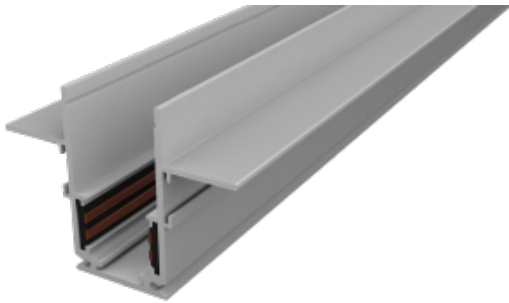

○ 20961-W3000

Beam angle:

/°

Material:

aluminium

Location:

Interior

Fixation:

Wall Ceiling

Installation:

Recessed

Product dimension:

65.3x48.4x3000mm

<https://uni-luce.com>

+39 339 505 5880

info@uni-luce.com

Via Monselice, 26, 20832 Desio

MB, Italy

The SIGMA system is a compact low voltage (48V) track system in which LED lighting fixtures are mounted. It has no limitations in terms of length and allows create configurations from the ceiling to the walls making unexpected shapes and configuration from straight to curcles and semi-curcles. SIGMA track has different installation methods including recessed, surface mounting and suspending. Recessed track has 2 installation possibilities: before and after ceiling mount. In the SIGMA lighting system, you can easily change the number of lighting fixtures and their arrangements, creating new lighting patterns in the room. Thanks to great verietiy of lamps, SIGMA system can match any interior style. A special click mechanism ensures reliable fixation of the lighting fixtures in the track. Brightness adjustment, management via the DALI protocol, or 1-10V. Turnable white function is available for choice as well.