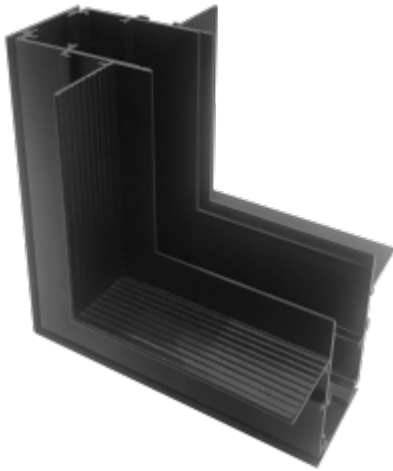

<https://uni-luce.com>

+39 339 505 5880

info@uni-luce.com

Via Monselice, 26, 20832 Desio

MB, Italy

SIGMA B TRACK IN CON INN

Available colors:

● 20972

○ 20972

Beam angle:

/°

Material:

aluminium

Location:

Interior

Fixation:

Wall Ceiling

Installation:

Recessed

Product dimension:

95x95x48.3mm