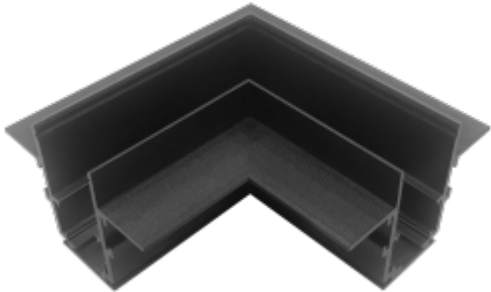

## SIGMA B TRACK IN L CON

Available colors:

○ 20970

● 20970

Beam angle:

/°

Location:

Interior

Fixation:

Wall Ceiling

Installation:

Recessed

Product dimension:

95x95x48.3mm