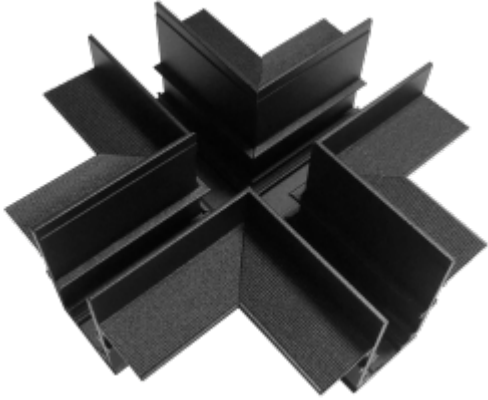

## SIGMA B TRACK X CON INN

Available colors:

Beam angle:

Material:

Location:

Fixation:

Installation:

● 20974