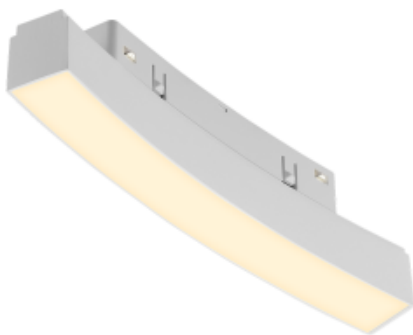

● 20992-B6-D1200

Beam angle:

110°

LED Color:

3000K 4000K 5000K

Lamp Power:

6W

CRI:

90

Lamp Lumen:

420lm

Material:

aluminium, PC

Location:

Interior

Fixation:

Celling

Installation:

Track

Product dimension:

L190*H45mm

Input:

48V DC

IP:

20

<https://uni-luce.com>

+39 339 505 5880

info@uni-luce.com

Via Monselice, 26, 20832 Desio

MB, Italy

The SIGMA system is a compact low voltage (48V) track system in which LED lighting fixtures are mounted. It has no limitations in terms of length and allows create configurations from the ceiling to the walls making unexpected shapes and configuration from straight to curcles and semi-curcles. SIGMA track has different installation methods including recessed, surface mounting and suspending. Recessed track has 2 installation possibilities: before and after ceiling mount. In the SIGMA lighting system, you can easily change the number of lighting fixtures and their arrangements, creating new lighting patterns in the room. Thanks to great verietiy of lamps, SIGMA system can match any interior style. A special click mechanism ensures reliable fixation of the lighting fixtures in the track. Brightness adjustment, management via the DALI protocol, or 1-10V. Turnable white function is available for choice as well.