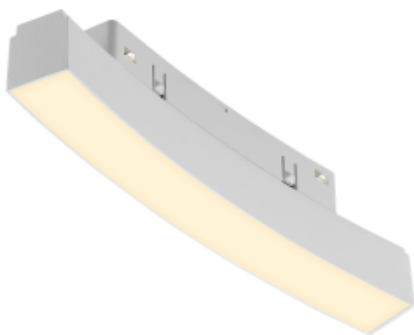

● 20992-B6-D1500

Beam angle:

110°

LED Color:

3000K 4000K 5000K

Lamp Power:

6W

CRI:

90

Lamp Lumen:

420lm

Material:

aluminium, PC

Location:

Interior

Fixation:

Celling

Installation:

Track

Product dimension:

L176*H45mm

Input:

48V DC

IP:

20

<https://uni-luce.com>

+39 339 505 5880

info@uni-luce.com

Via Monselice, 26, 20832 Desio

MB, Italy

The SIGMA system is a compact low voltage (48V) track system in which LED lighting fixtures are mounted. It has no limitations in terms of length and allows create configurations from the ceiling to the walls making unexpected shapes and configuration from straight to curcles and semi-curcles. SIGMA track has different installation methods including recessed, surface mounting and suspending. Recessed track has 2 installation possibilities: before and after ceiling mount. In the SIGMA lighting system, you can easily change the number of lighting fixtures and their arrangements, creating new lighting patterns in the room. Thanks to great veriety of lamps, SIGMA system can match any interior style. A special click mechanism ensures reliable fixation of the lighting fixtures in the track. Brightness adjustment, management via the DALI protocol, or 1-10V. Turnable white function is available for choice as well.