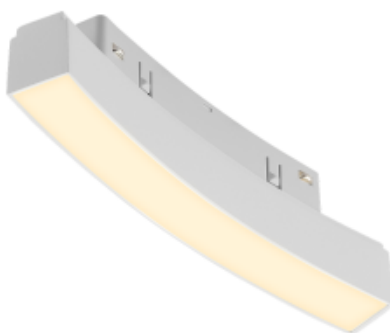

<https://uni-luce.com>

+39 339 505 5880

info@uni-luce.com

Via Monselice, 26, 20832 Desio

MB, Italy

SIGMA C LINE 6 D600

Available colors:

○ 20990-W6-D600

● 20990-B6-D600

Beam angle:

110°

LED Color:

3000K 4000K 5000K

Lamp Power:

6W

CRI:

90

Lamp Lumen:

408lm

Material:

aluminium, PC

Location:

Interior

Fixation:

Celling

Installation:

Track

Product dimension:

L188*H45mm

Input:

48V DC

IP:

20