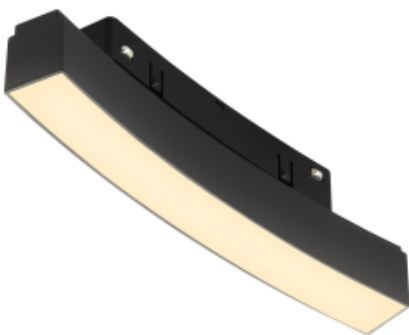

● 20991-B6-D800

Beam angle:

110°

LED Color:

3000K 4000K 5000K

Lamp Power:

6W

CRI:

90

Lamp Lumen:

420lm

Material:

aluminium, PC

Location:

Interior

Fixation:

Celling

Installation:

Track

Product dimension:

L168*H45mm

Input:

48V DC

IP:

20

<https://uni-luce.com>

+39 339 505 5880

info@uni-luce.com

Via Monselice, 26, 20832 Desio

MB, Italy

The SIGMA system is a compact low voltage (48V) track system in which LED lighting fixtures are mounted. It has no limitations in terms of length and allows create configurations from the ceiling to the walls making unexpected shapes and configuration from straight to curcles and semi-curcles. SIGMA track has different installation methods including recessed, surface mounting and suspending. Recessed track has 2 installation possibilities: before and after ceiling mount. In the SIGMA lighting system, you can easily change the number of lighting fixtures and their arrangements, creating new lighting patterns in the room. Thanks to great verietiy of lamps, SIGMA system can match any interior style. A special click mechanism ensures reliable fixation of the lighting fixtures in the track. Brightness adjustment, management via the DALI protocol, or 1-10V. Turnable white function is available for choice as well.