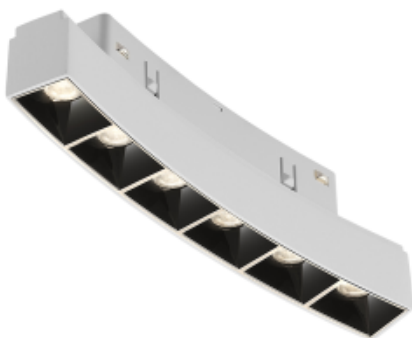

<https://uni-luce.com>

+39 339 505 5880

info@uni-luce.com

Via Monselice, 26, 20832 Desio

MB, Italy

SIGMA C LINE SPOT 6 D1000

Available colors:

○ 20993-W6-D1000

● 20993-B6-D1000

Beam angle:

24°

LED Color:

3000K 4000K 5000K

Lamp Power:

6W

CRI:

90

Lamp Lumen:

600lm

Material:

aluminium, PC

Location:

Interior

Fixation:

Celling

Installation:

Track

Product dimension:

L177*H45mm

Input:

48V DC

IP:

20