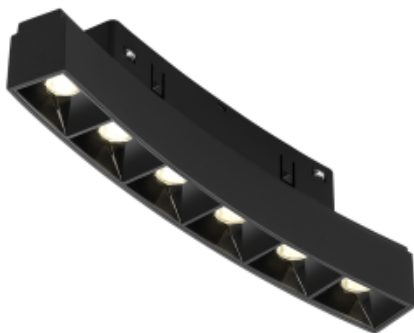

● 20993-B6-D1200

Beam angle:

24°

LED Color:

3000K 4000K 5000K

Lamp Power:

6W

CRI:

90

Lamp Lumen:

600lm

Material:

aluminium, PC

Location:

Interior

Fixation:

Celling

Installation:

Track

Product dimension:

L190*H45mm

Input:

48V DC

IP:

20

<https://uni-luce.com>

+39 339 505 5880

info@uni-luce.com

Via Monselice, 26, 20832 Desio

MB, Italy

The SIGMA system is a compact low voltage (48V) track system in which LED lighting fixtures are mounted. It has no limitations in terms of length and allows create configurations from the ceiling to the walls making unexpected shapes and configuration from straight to curcles and semi-curcles. SIGMA track has different installation methods including recessed, surface mounting and suspending. Recessed track has 2 installation possibilities: before and after ceiling mount. In the SIGMA lighting system, you can easily change the number of lighting fixtures and their arrangements, creating new lighting patterns in the room. Thanks to great verietiy of lamps, SIGMA system can match any interior style. A special click mechanism ensures reliable fixation of the lighting fixtures in the track. Brightness adjustment, management via the DALI protocol, or 1-10V. Turnable white function is available for choice as well.