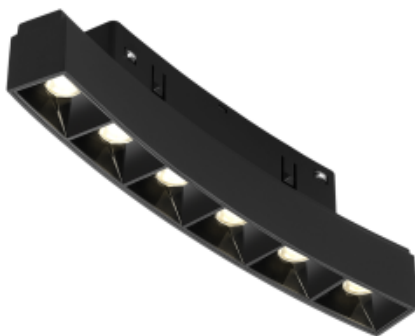

<https://uni-luce.com>

+39 339 505 5880

info@uni-luce.com

Via Monselice, 26, 20832 Desio

MB, Italy

SIGMA C LINE SPOT 6 D1500

Available colors:

○ 20993-W6-D1500

● 20993-B6-D1500

Beam angle:

24°

LED Color:

3000K 4000K 5000K

Lamp Power:

6W

CRI:

90

Lamp Lumen:

600lm

Material:

aluminium, PC

Location:

Interior

Fixation:

Celling

Installation:

Track

Product dimension:

L176*H45mm

Input:

48V DC

IP:

20