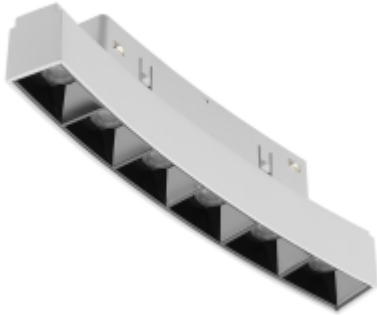

## SIGMA C LINE SPOT 6 D800

Available colors:

○ 20993-W6-D800

● 20993-B6-D800

Beam angle:

24°

LED Color:

3000K 4000K 5000K

Lamp Power:

6W

CRI:

90

Lamp Lumen:

600lm

Material:

aluminium, PC

Location:

Interior

Fixation:

Celling

Installation:

Track

Product dimension:

L168\*H45mm

MB, Italy

The SIGMA system is a compact low voltage (48V) track system in which LED lighting fixtures are mounted. It has no limitations in terms of length and allows create configurations from the ceiling to the walls making unexpected shapes and configuration from straight to curcles and semi-curcles. SIGMA track has different installation methods including recessed, surface mounting and suspending. Recessed track has 2 installation possibilities: before and after ceiling mount. In the SIGMA lighting system, you can easily change the number of lighting fixtures and their arrangements, creating new lighting patterns in the room. Thanks to great veriety of lamps, SIGMA system can match any interior style. A special click mechanism ensures reliable fixation of the lighting fixtures in the track. Brightness adjustment, management via the DALI protocol, or 1-10V. Turnable white function is available for choice as well.