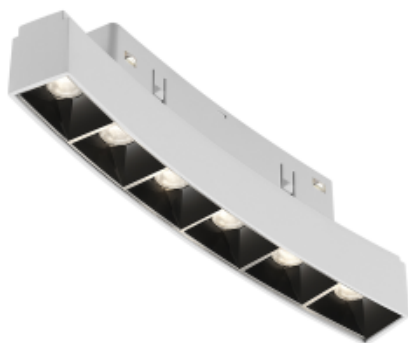

<https://uni-luce.com>

+39 339 505 5880

info@uni-luce.com

Via Monselice, 26, 20832 Desio

MB, Italy

SIGMA C LINE SPOT 6 D800

Available colors:

○ 20993-W6-D800

● 20993-B6-D800

Beam angle:

24°

LED Color:

3000K 4000K 5000K

Lamp Power:

6W

CRI:

90

Lamp Lumen:

600lm

Material:

aluminium, PC

Location:

Interior

Fixation:

Celling

Installation:

Track

Product dimension:

L168*H45mm

Input:

48V DC

IP:

20