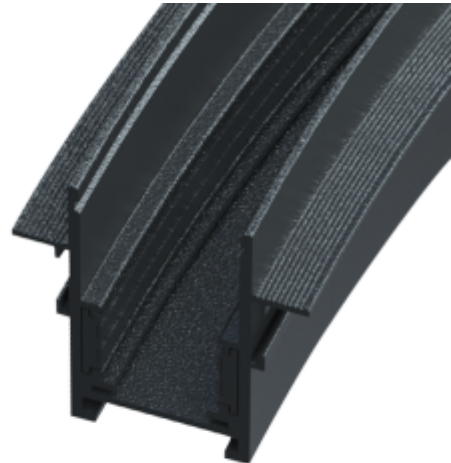

## SIGMA C TRACK 1/4 CON D1200

Available colors:

○ 20996W-D1200

● 20996B-D1200

Beam angle:

/°

Material:

aluminium

Location:

Interior

Fixation:

Ceiling

Installation:

Track

Product dimension:

Ø1200\*H48\*T2.0mm

Input:

48V DC

<https://uni-luce.com>

+39 339 505 5880

[info@uni-luce.com](mailto:info@uni-luce.com)

Via Monselice, 26, 20832 Desio

MB, Italy

The SIGMA system is a compact low voltage (48V) track system in which LED lighting fixtures are mounted. It has no limitations in terms of length and allows create configurations from the ceiling to the walls making unexpected shapes and configuration from straight to curcles and semi-curcles. SIGMA track has different installation methods including recessed, surface mounting and suspending. Recessed track has 2 installation possibilities: before and after ceiling mount. In the SIGMA lighting system, you can easily change the number of lighting fixtures and their arrangements, creating new lighting patterns in the room. Thanks to great verietiy of lamps, SIGMA system can match any interior style. A special click mechanism ensures reliable fixation of the lighting fixtures in the track. Brightness adjustment, management via the DALI protocol, or 1-10V. Turnable white function is available for choice as well.