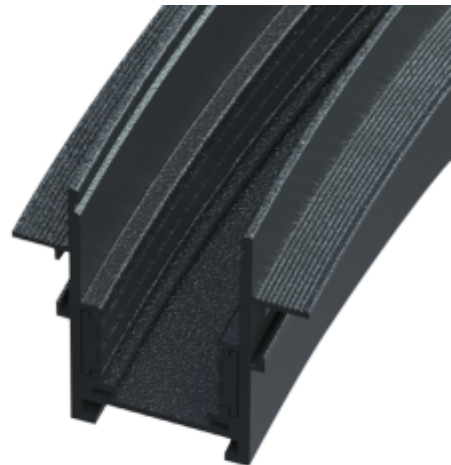

● 20996B-D600

Beam angle:

/°

Material:

aluminium

Location:

Interior

Fixation:

Ceiling

Installation:

Track

Product dimension:

Ø600*H48*T2.0mm

Input:

48V DC

<https://uni-luce.com>

+39 339 505 5880

info@uni-luce.com

Via Monselice, 26, 20832 Desio

MB, Italy

The SIGMA system is a compact low voltage (48V) track system in which LED lighting fixtures are mounted. It has no limitations in terms of length and allows create configurations from the ceiling to the walls making unexpected shapes and configuration from straight to curcles and semi-curcles. SIGMA track has different installation methods including recessed, surface mounting and suspending. Recessed track has 2 installation possibilities: before and after ceiling mount. In the SIGMA lighting system, you can easily change the number of lighting fixtures and their arrangements, creating new lighting patterns in the room. Thanks to great verietiy of lamps, SIGMA system can match any interior style. A special click mechanism ensures reliable fixation of the lighting fixtures in the track. Brightness adjustment, management via the DALI protocol, or 1-10V. Turnable white function is available for choice as well.