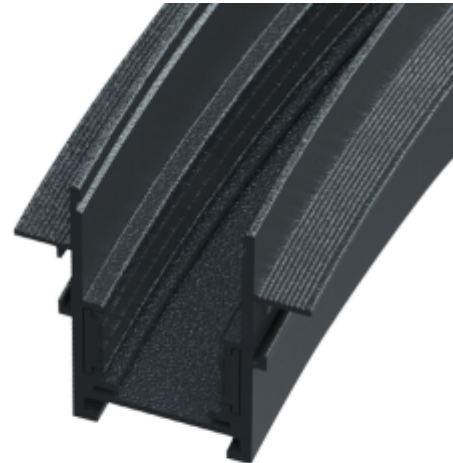

<https://uni-luce.com>
+39 339 505 5880
info@uni-luce.com

Via Monselice, 26, 20832 Desio
MB, Italy

SIGMA C TRACK 1/4 CON D800

Available colors:

○ 20996W-D800

● 20996B-D800

Beam angle:

/°

Material:

aluminium

Location:

Interior

Fixation:

Ceiling

Installation:

Track

Product dimension:

Ø800*H48*T2.0mm

Input:

48V DC