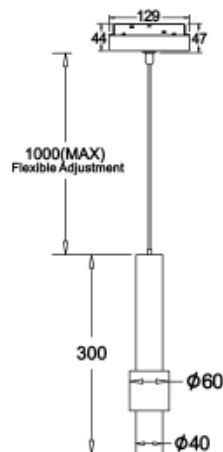

90

Lamp Lumen:

620lm

Material:

aluminium

Location:

Interior

Fixation:

Ceiling

Installation:

Track

Product dimension:

Ø60x1000mm

Input:

48V DC

IP:

20

<https://uni-luce.com>

+39 339 505 5880

info@uni-luce.com

Via Monselice, 26, 20832 Desio

MB, Italy

The SIGMA system is a compact low voltage (48V) track system in which LED lighting fixtures are mounted. It has no limitations in terms of length and allows create configurations from the ceiling to the walls making unexpected shapes and configuration from straight to curcles and semi-curcles. SIGMA track has different installation methods including recessed, surface mounting and suspending. Recessed track has 2 installation possibilities: before and after ceiling mount. In the SIGMA lighting system, you can easily change the number of lighting fixtures and their arrangements, creating new lighting patterns in the room. Thanks to great verietiy of lamps, SIGMA system can match any interior style. A special click mechanism ensures reliable fixation of the lighting fixtures in the track. Brightness adjustment, management via the DALI protocol, or 1-10V. Turnable white function is available for choice as well.