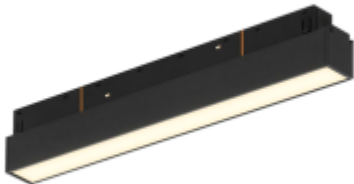

<https://uni-luce.com>
+39 339 505 5880
info@uni-luce.com

Via Monselice, 26, 20832 Desio
MB, Italy

SIGMA LINE 12 300

Available colors:

○ 20934-W12-300

● 20934-B12-300

Beam angle:

110°

LED Color:

3000K 4000K 5000K

Lamp Power:

12W

CRI:

90

Lamp Lumen:

905lm

Material:

aluminium, PC

Location:

Interior

Fixation:

Ceiling

Installation:

Track

info@uni-luce.com

Via Monselice, 26, 20832 Desio

MB, Italy

The SIGMA system is a compact low voltage (48V) track system in which LED lighting fixtures are mounted. It has no limitations in terms of length and allows create configurations from the ceiling to the walls making unexpected shapes and configuration from straight to curcles and semi-curcles. SIGMA track has different installation methods including recessed, surface mounting and suspending. Recessed track has 2 installation possibilities: before and after ceiling mount. In the SIGMA lighting system, you can easily change the number of lighting fixtures and their arrangements, creating new lighting patterns in the room. Thanks to great verietiy of lamps, SIGMA system can match any interior style. A special click mechanism ensures reliable fixation of the lighting fixtures in the track. Brightness adjustment, management via the DALI protocol, or 1-10V. Turnable white function is available for choice as well.