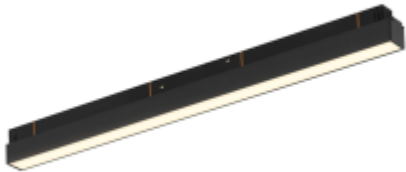

<https://uni-luce.com>
+39 339 505 5880
info@uni-luce.com

Via Monselice, 26, 20832 Desio
MB, Italy

SIGMA LINE 24 600

Available colors:

○ 20934-W24-600

● 20934-B24-600

Beam angle:

110°

LED Color:

3000K 4000K 5000K

Lamp Power:

24W

CRI:

90

Lamp Lumen:

1856lm

Material:

aluminium, PC

Location:

Interior

Fixation:

Ceiling

Installation:

Track

info@uni-luce.com

Via Monselice, 26, 20832 Desio

MB, Italy

The SIGMA system is a compact low voltage (48V) track system in which LED lighting fixtures are mounted. It has no limitations in terms of length and allows create configurations from the ceiling to the walls making unexpected shapes and configuration from straight to curcles and semi-curcles. SIGMA track has different installation methods including recessed, surface mounting and suspending. Recessed track has 2 installation possibilities: before and after ceiling mount. In the SIGMA lighting system, you can easily change the number of lighting fixtures and their arrangements, creating new lighting patterns in the room. Thanks to great verietiy of lamps, SIGMA system can match any interior style. A special click mechanism ensures reliable fixation of the lighting fixtures in the track. Brightness adjustment, management via the DALI protocol, or 1-10V. Turnable white function is available for choice as well.