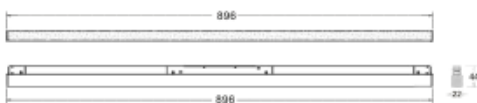

Ceiling

Installation:

Track

Product dimension:

L896xW22xH44mm

Input:

48V DC

IP:

20

<https://uni-luce.com>

+39 339 505 5880

info@uni-luce.com

Via Monselice, 26, 20832 Desio

MB, Italy

The SIGMA system is a compact low voltage (48V) track system in which LED lighting fixtures are mounted. It has no limitations in terms of length and allows create configurations from the ceiling to the walls making unexpected shapes and configuration from straight to curcles and semi-curcles. SIGMA track has different installation methods including recessed, surface mounting and suspending. Recessed track has 2 installation possibilities: before and after ceiling mount. In the SIGMA lighting system, you can easily change the number of lighting fixtures and their arrangements, creating new lighting patterns in the room. Thanks to great verietiy of lamps, SIGMA system can match any interior style. A special click mechanism ensures reliable fixation of the lighting fixtures in the track. Brightness adjustment, management via the DALI protocol, or 1-10V. Turnable white function is available for choice as well.